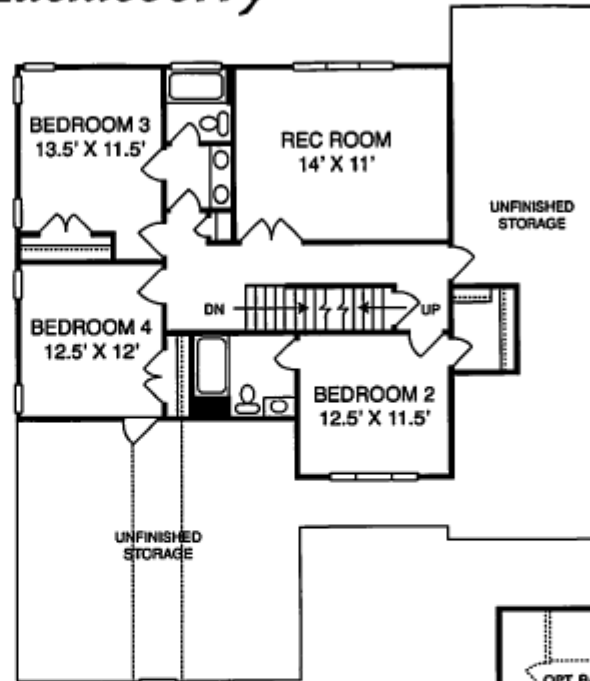

HERITAGE

Wake Forest

Dillon Construction, Inc.

The Huckleberry

**4 Bedrooms / 3.5 Baths / Rec Room / Screen Porch / 2 Car Garage
Walk-in Storage**

Dillon Construction, Inc.

The Huckleberry

FIRST FLOOR

SECOND FLOOR

THIRD FLOOR

VISIT OUR SALES CENTER OR CALL

453-2000

heritagewakeforest.com

Sales and marketing by Coldwell Banker Howard Perry and Walston Builder Services

This floor plan and elevation is representational of the home being built or to be built. It may vary due to changes made during the construction process or due to availability of materials. Room dimensions and square footage are approximate.