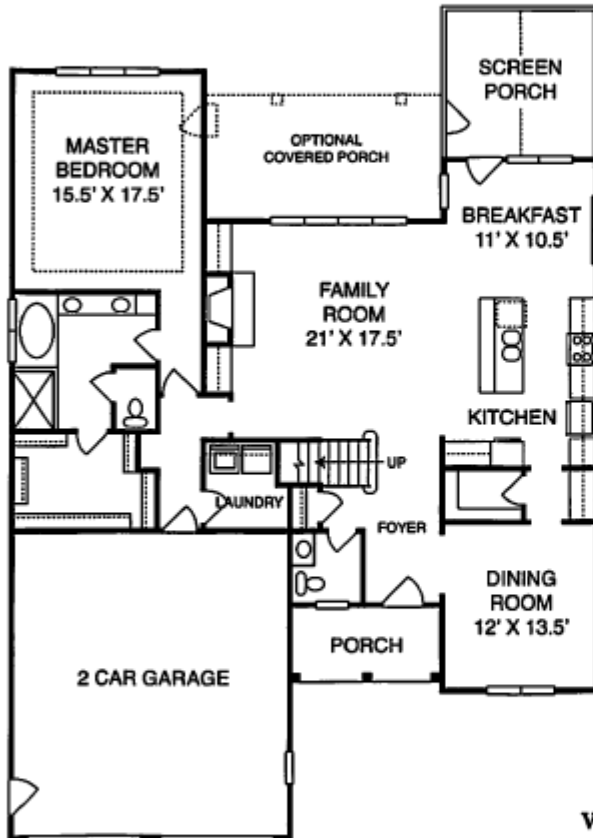

HERITAGE

Wake Forest

Dillon Construction, Inc.

The Huckleberry

**4 Bedrooms / 3.5 Baths / Rec Room / Screen Porch / 2 Car Garage
Walk-in Storage**

Dillon Construction, Inc.

The Huckleberry

FIRST FLOOR

SECOND FLOOR

THIRD FLOOR

VISIT OUR SALES CENTER OR CALL

453-2000

heritagewakeforest.com

Sales and marketing by Coldwell Banker Howard Perry and Walston Builder Services

This floor plan and elevation is representational of the home being built or to be built. It may vary due to changes made during the construction process or due to availability of materials. Room dimensions and square footage are approximate.